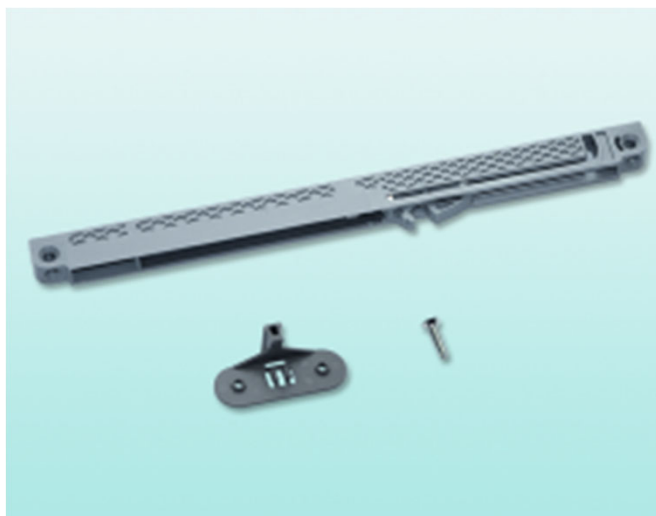

Snello: Sliding basket systems for base cabinet widths of 150 mm.

Advantages

- Equipped with soft-close, full extension slides.
- Accessible from two sides.
- Ideal product in the kitchen for storing spices and oil bottles.
- Side mount: Excellent lateral stability due to its sturdy frame. Installation must be done before cabinet assembly.
- Door installation: Adjustable at three points.
- Metal baskets with minimalist rims on each side help optimize storage.
- Baskets are easily removed for cleaning.
- Soft-close mechanism is included in the base mechanism. For enhanced performance, an additional soft stop (B) can be installed in the top (optional).
- Weight capacity: 15 kg (33 lb).

B

Fig.	Code	Description	W min int.	D min int.	H min int.
A	20150110	Sliding system 150 mm aluminum grey	112 mm (4 -7/16")	475 mm (18-3/4")	520 mm (20-1/2")
B	201530100	Extra soft stop (top)			