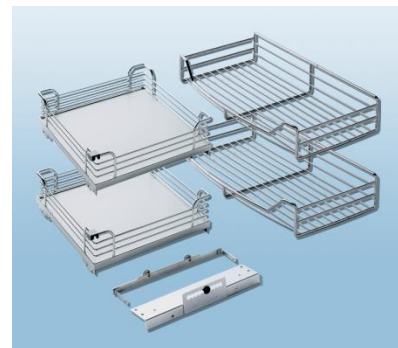

Right opening

Ergonomic handle

Set of baskets
30595140XXX/30427XXX

Set of baskets # 30594140100

Product description

- Mechanism to maximise available space in corner cabinets with hinged doors. Available in left or right opening and several sizes.
- Brand new sliding technology ensures that all components slide silently and effortlessly even when the baskets are loaded.
- Opens manually.
- Front baskets pull out and swivel to have access to the full storage space.
- Rear baskets slide out for a complete access to all stored items
- Ergonomic handle (can be adjusted in height)
- Laterally mounted deflection clips prevent the door from being damaged

Benefits and features

Available for left or right opening

Slow motion slides for the rear baskets allowing smooth closing.

No door adjustment required

Rear baskets slide independently so you have a better access : get right to the back of the unit

Basket sold in sets of 4

Available for several interior width (frame can be adjusted)

Arena baskets with anti-slip coating: stored items won't move around and will perfectly stay in place

Arena baskets available with a grey or a maple bottom depending on the sizes.

Front baskets for the 450mm version

Elegant chrome surround

Softstopp included in the frame for the front baskets

Front baskets weight capacity: 10kg (22lb) per basket

Rear basket weight capacity: 8kg (17lb) per basket