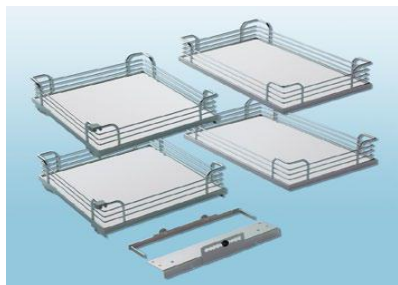

Right opening

Ergonomic handle

Set of baskets
30595140XXX/30427XXX

Set of baskets # 30594140100

Product description

- Mechanism to maximise available space in corner cabinets with hinged doors. Available in left or right opening and several sizes.
- Brand new sliding technology ensures that all components slide silently and effortlessly even when the baskets are loaded.
- Opens manually.
- Front baskets pull out and swivel to have access to the full storage space.
- Rear baskets slide out for a complete access to all stored items
- Ergonomic handle (can be adjusted in height)
- Laterally mounted deflection clips prevent the door from being damaged

Benefits and features

Available for left or right opening

Slow motion slides for the rear baskets allowing smooth closing.

No door adjustment required

Rear baskets slide independently so you have a better access : get right to the back of the unit

Basket sold in sets of 4

Available for several interior width (frame can be adjusted)

Arena baskets with anti-slip coating: stored items won't move around and will perfectly stay in place

Arena baskets available with a grey or a maple bottom depending on the sizes.