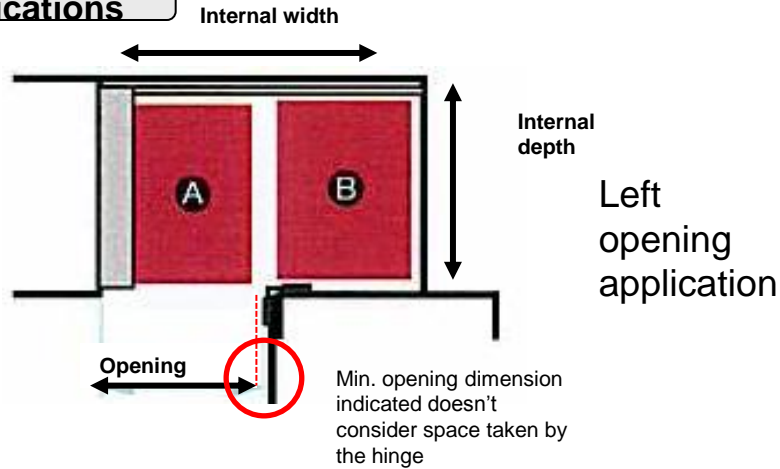

Installation specifications

Sofstopp
now included

Internal depth required: min.500mm (19-11/16")

Opening	Internal width	Frame to order	Baskets to order
Recommended for A door min. 450mm (17-3/4") Important: consider always min. opening 394mm (15-1/2")	862 to 971mm (34" to 38-1/4")	Right opening: # 30580100 Left opening: # 30581100	Front baskets: chrome wire Rear baskets: Arena grey # 30594140100

Opening	Internal width	Frame to order	Baskets to order
Recommended for a door min. 500mm (19-11/16") Important: consider always min. opening 444mm (17-1/2")	862 to 971mm (34" to 38-1/4")	Right opening: # 30580100 Left opening: # 30581100	All baskets: Arena grey # 30595140100 All baskets: Arena maple #30595140150