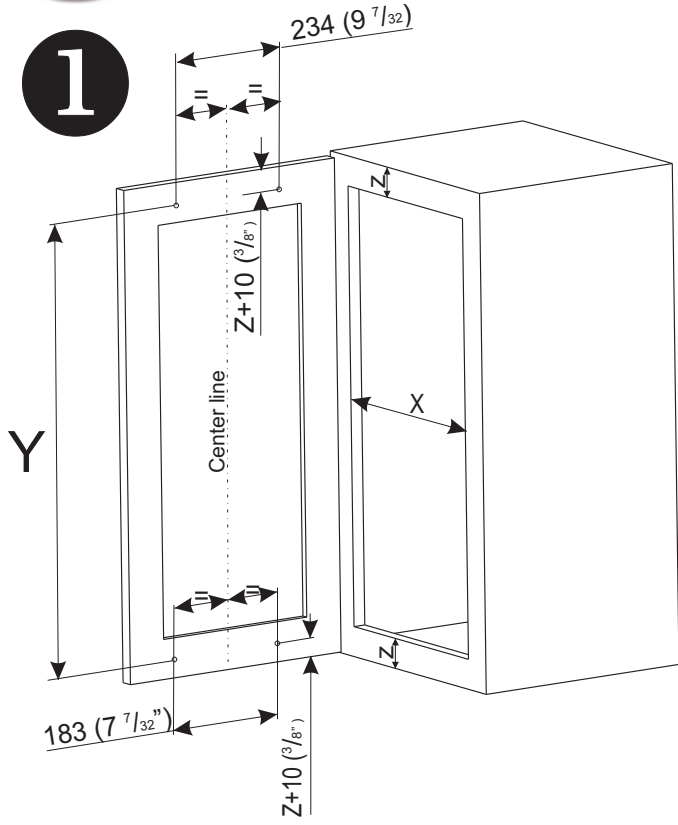

## Mounting Instruction Spice rack

fasteners are  
not included

use  
4x

pan head

	Faceframe overlay	Faceframe Inset, Frameless overlay
X	min. 305 (12")	min. 360 (14 3/8")

Subject to technical modifications without notice.