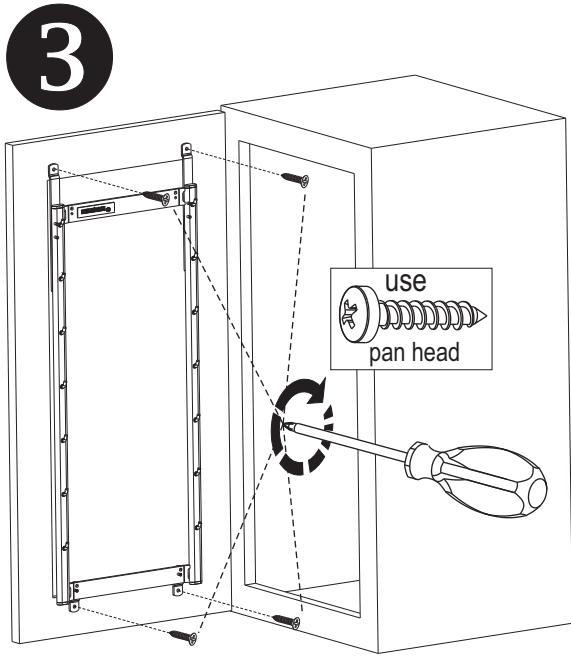

## Mounting Instruction Spice rack

fasteners are  
not included

use  
4x

pan head

	Faceframe overlay	Faceframe Inset, Frameless overlay
X	min. 305 (12")	min. 360 (14 3/8")

Subject to technical modifications without notice.