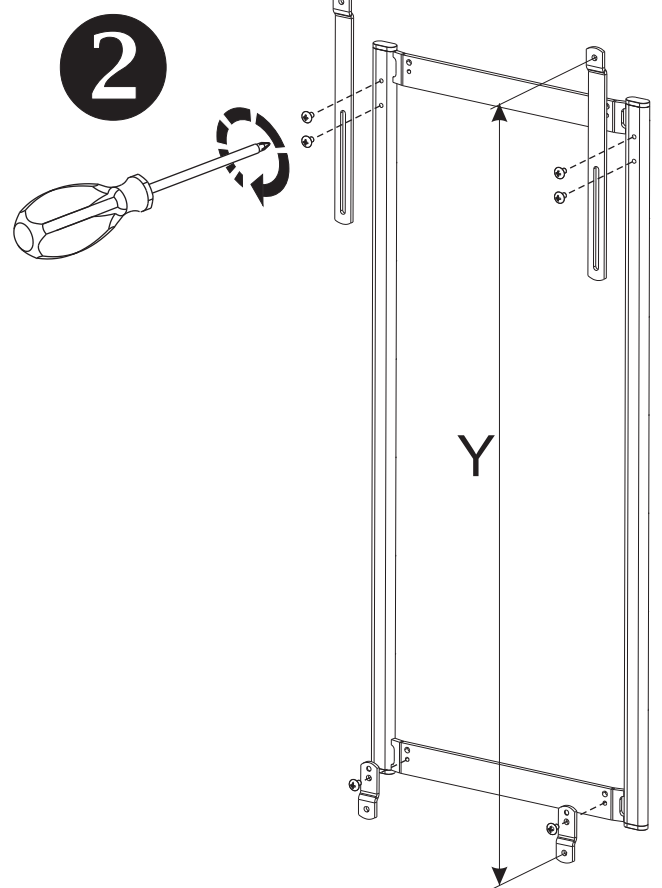

## Mounting Instruction Spice rack

fasteners are  
not included

use  
4x

pan head

	Faceframe overlay	Faceframe Inset, Frameless overlay
X	min. 305 (12")	min. 360 (14 3/8")

Subject to technical modifications without notice.