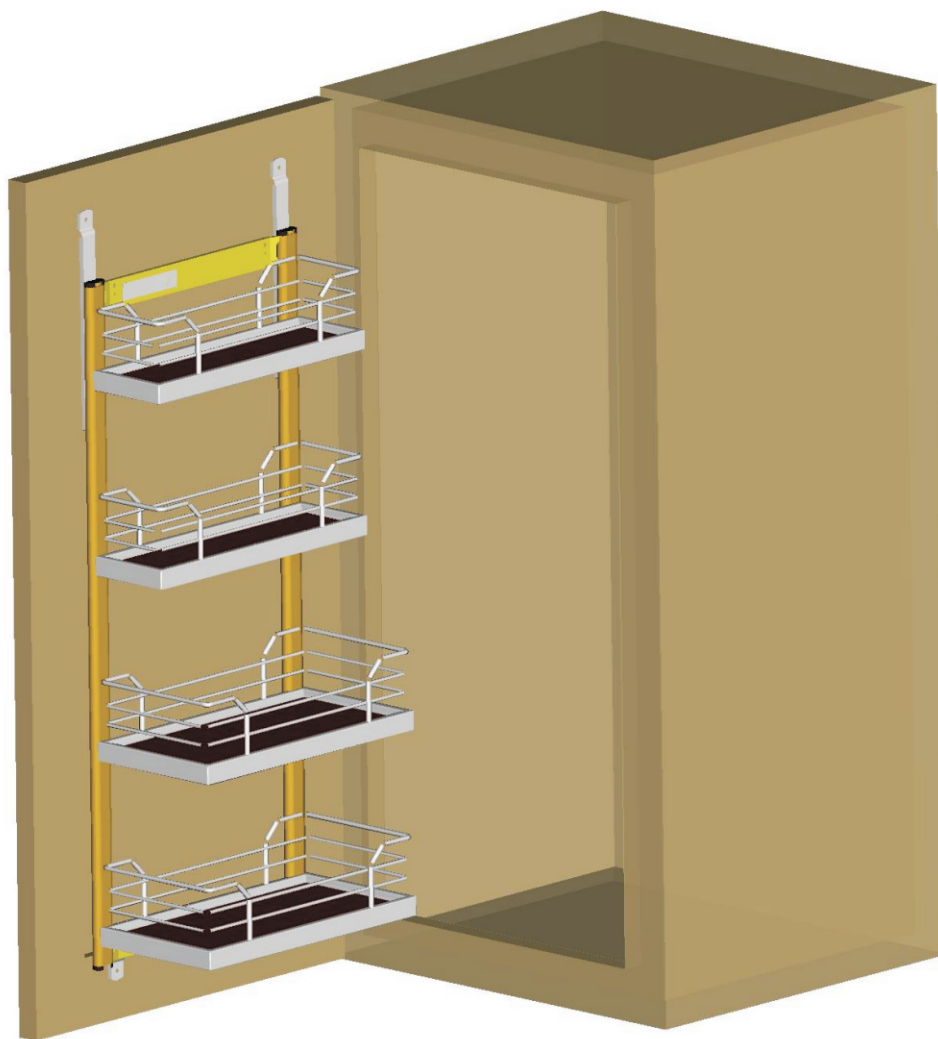

## Mounting Instruction Spice rack

fasteners are  
not included

use  
4x

pan head

	Faceframe overlay	Faceframe Inset, Frameless overlay
X	min. 305 (12")	min. 360 (14 3/8")

Subject to technical modifications without notice.