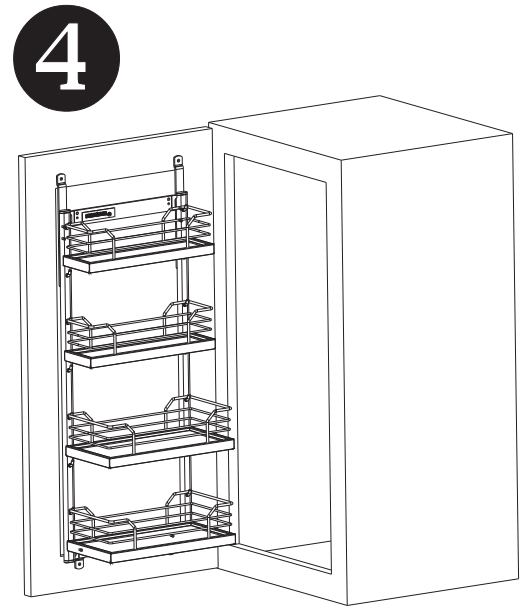

## Mounting Instruction Spice rack

fasteners are  
not included

use  
4x

pan head

	Faceframe overlay	Faceframe Inset, Frameless overlay
X	min. 305 (12")	min. 360 (14 3/8")

Subject to technical modifications without notice.