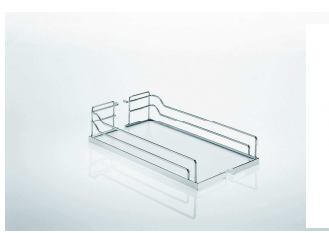

Chrome / Grey